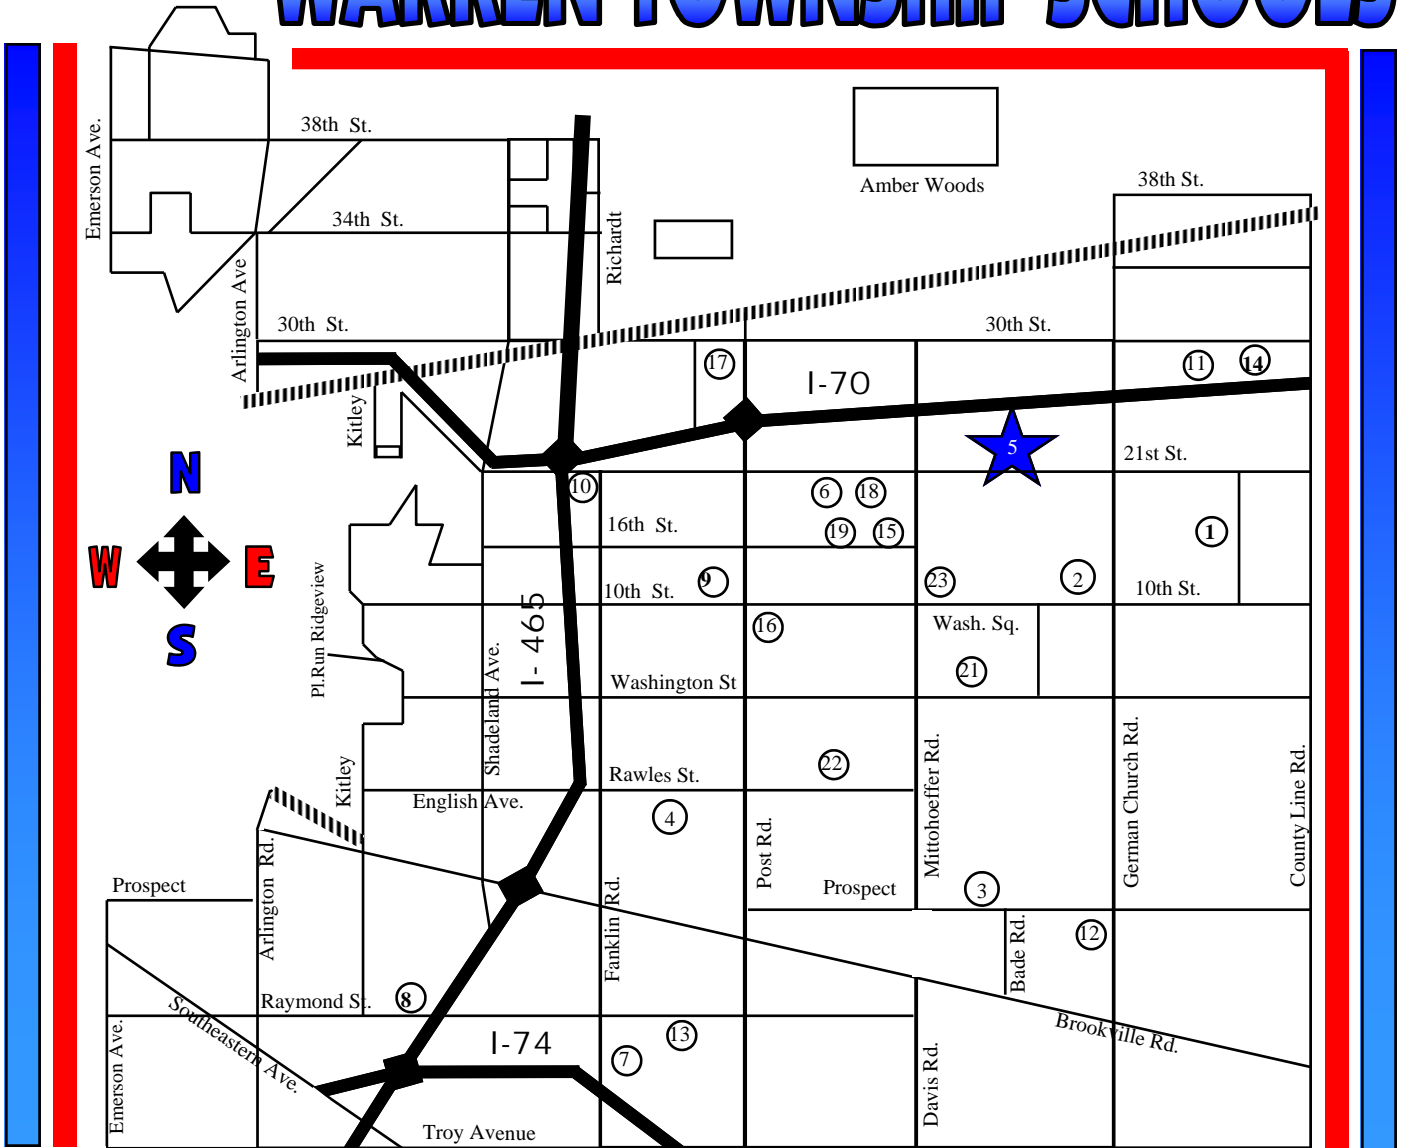

WARREN TOWNSHIP SCHOOLS

- | | |
|--|--|
| 1. Brookview Elementary | 16. Warren Education and Community Center |
| 2. Eastridge Elementary | 17. Renaissance Center |
| 3. Grassy Creek Elementary | 18. Walker Career Center |
| 4. Hawthorne Elementary | 19. Warren Performing Arts Center |
| 5. Heather Hills Elementary | 21. Educational Resource Center |
| 6. Lakeside Elementary | 22. Porter Service Center / Transportation |
| 7. Liberty Park Elementary | 23. Early Childhood Center |
| 8. Lowell Elementary | |
| 9. Moorhead Elementary | |
| 10. Pleasant Run Elementary | |
| 11. Sunny Heights Elementary | |
| 12. Creston Middle School | |
| 13. Raymond Park Middle School | |
| 14. Stonybrook Middle School | |
| 15. Warren Central High School Security Office | |